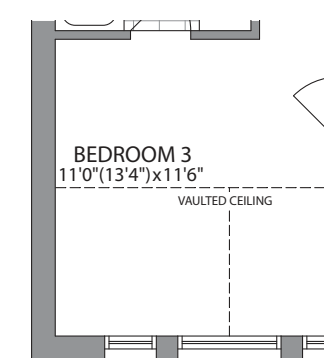

TOWNS | **24'** | THE HELEN

Style **C & E INT** 2325 SQ. FT.
Style **C & E END** 2375 SQ. FT.

GROUND FLOOR PLAN
STYLE 'C' END

GROUND FLOOR PLAN
STYLE 'C' INTERIOR

GROUND FLOOR PLAN
STYLE 'E' END

GROUND FLOOR PLAN
STYLE 'E' INTERIOR

SECOND FLOOR PLAN
STYLE 'C' END

SECOND FLOOR PLAN
STYLE 'E' END

SECOND FLOOR PLAN
STYLE 'C' INTERIOR

SECOND FLOOR PLAN
STYLE 'E' INTERIOR

BASEMENT
STYLE 'C' & 'E' INTERIOR

BASEMENT
STYLE 'C' END & 'E' END