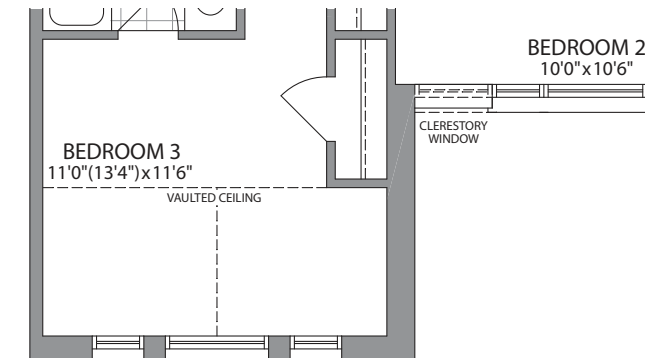

TOWNS | **24'** | THE HELEN

Style **C & E INT** 2325 SQ. FT.
Style **C & E END** 2375 SQ. FT.

GROUND FLOOR PLAN
STYLE 'C' END

GROUND FLOOR PLAN
STYLE 'C' INTERIOR

GROUND FLOOR PLAN
STYLE 'E' END

GROUND FLOOR PLAN
STYLE 'E' INTERIOR

SECOND FLOOR PLAN
STYLE 'C' END

SECOND FLOOR PLAN
STYLE 'E' END

SECOND FLOOR PLAN
STYLE 'C' INTERIOR

SECOND FLOOR PLAN
STYLE 'E' INTERIOR

BASEMENT
STYLE 'C' & 'E' INTERIOR

BASEMENT
STYLE 'C' END & 'E' END