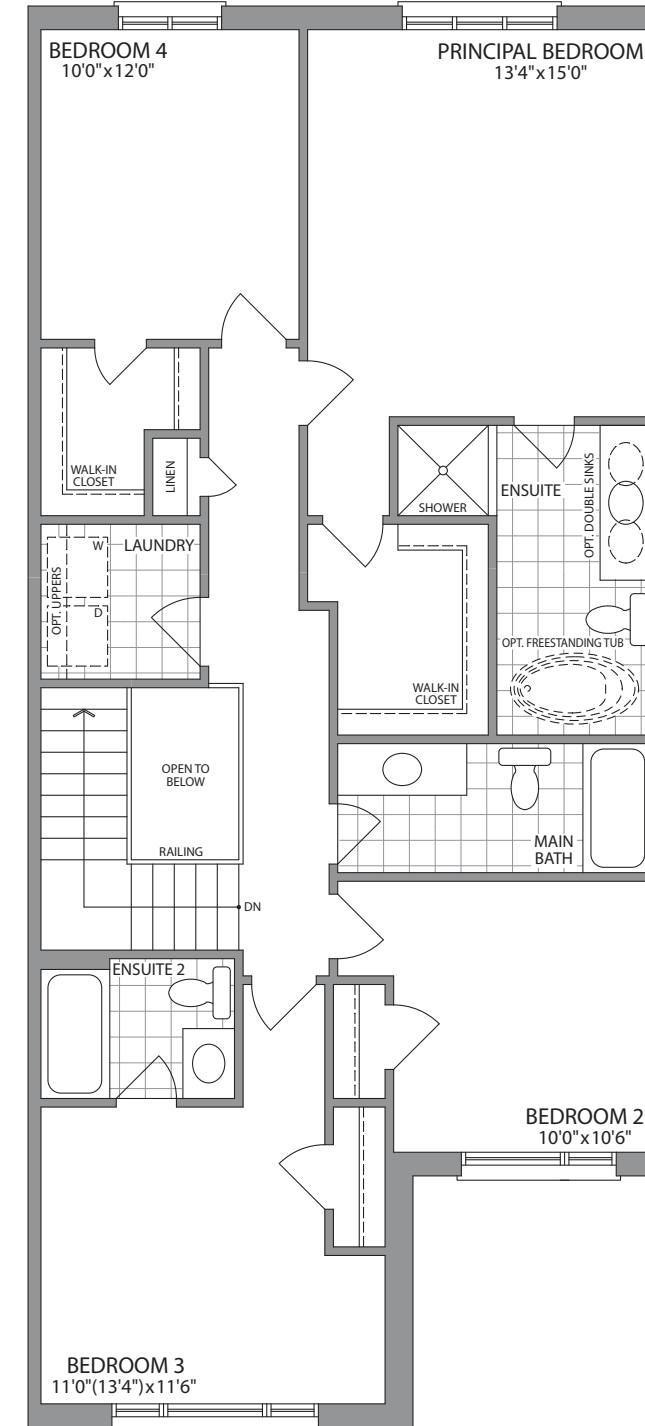

TOWNS | **24'** | THE HELEN

Style **C & E INT** 2325 SQ. FT.
Style **C & E END** 2375 SQ. FT.

GROUND FLOOR PLAN
STYLE 'C' END

GROUND FLOOR PLAN
STYLE 'C' INTERIOR

GROUND FLOOR PLAN
STYLE 'E' END

GROUND FLOOR PLAN
STYLE 'E' INTERIOR

SECOND FLOOR PLAN
STYLE 'C' END

SECOND FLOOR PLAN
STYLE 'E' END

SECOND FLOOR PLAN
STYLE 'C' INTERIOR

SECOND FLOOR PLAN
STYLE 'E' INTERIOR

BASEMENT
STYLE 'C' & 'E' INTERIOR

BASEMENT
STYLE 'C' END & 'E' END