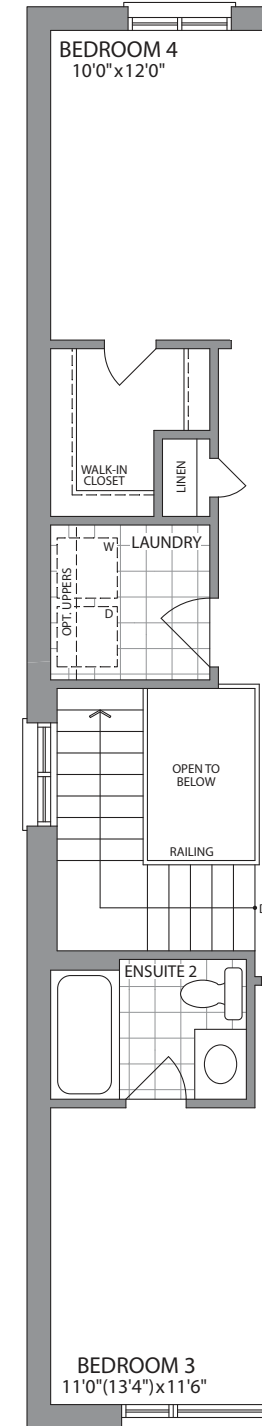

TOWNS | **24'** | THE HELEN

Style **C & E INT** 2325 SQ. FT.
Style **C & E END** 2375 SQ. FT.

GROUND FLOOR PLAN
STYLE 'C' END

GROUND FLOOR PLAN
STYLE 'C' INTERIOR

GROUND FLOOR PLAN
STYLE 'E' END

GROUND FLOOR PLAN
STYLE 'E' INTERIOR

SECOND FLOOR PLAN
STYLE 'C' END

SECOND FLOOR PLAN
STYLE 'E' END

SECOND FLOOR PLAN
STYLE 'C' INTERIOR

SECOND FLOOR PLAN
STYLE 'E' INTERIOR

BASEMENT
STYLE 'C' & 'E' INTERIOR

BASEMENT
STYLE 'C' END & 'E' END