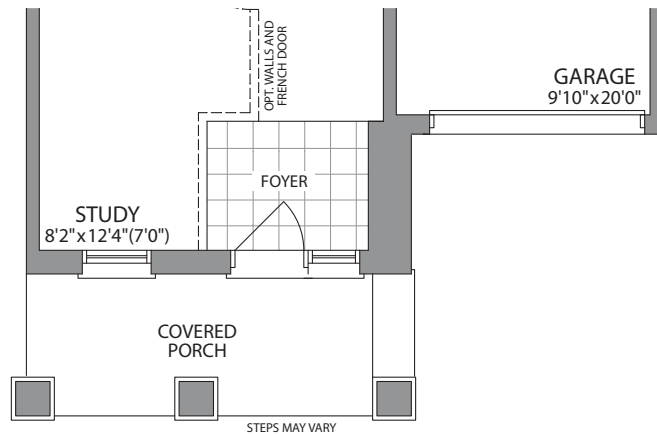

TOWNS | **24'** | THE HELEN

Style **C & E INT** 2325 SQ. FT.
Style **C & E END** 2375 SQ. FT.

GROUND FLOOR PLAN
STYLE 'C' END

GROUND FLOOR PLAN
STYLE 'C' INTERIOR

GROUND FLOOR PLAN
STYLE 'E' END

GROUND FLOOR PLAN
STYLE 'E' INTERIOR