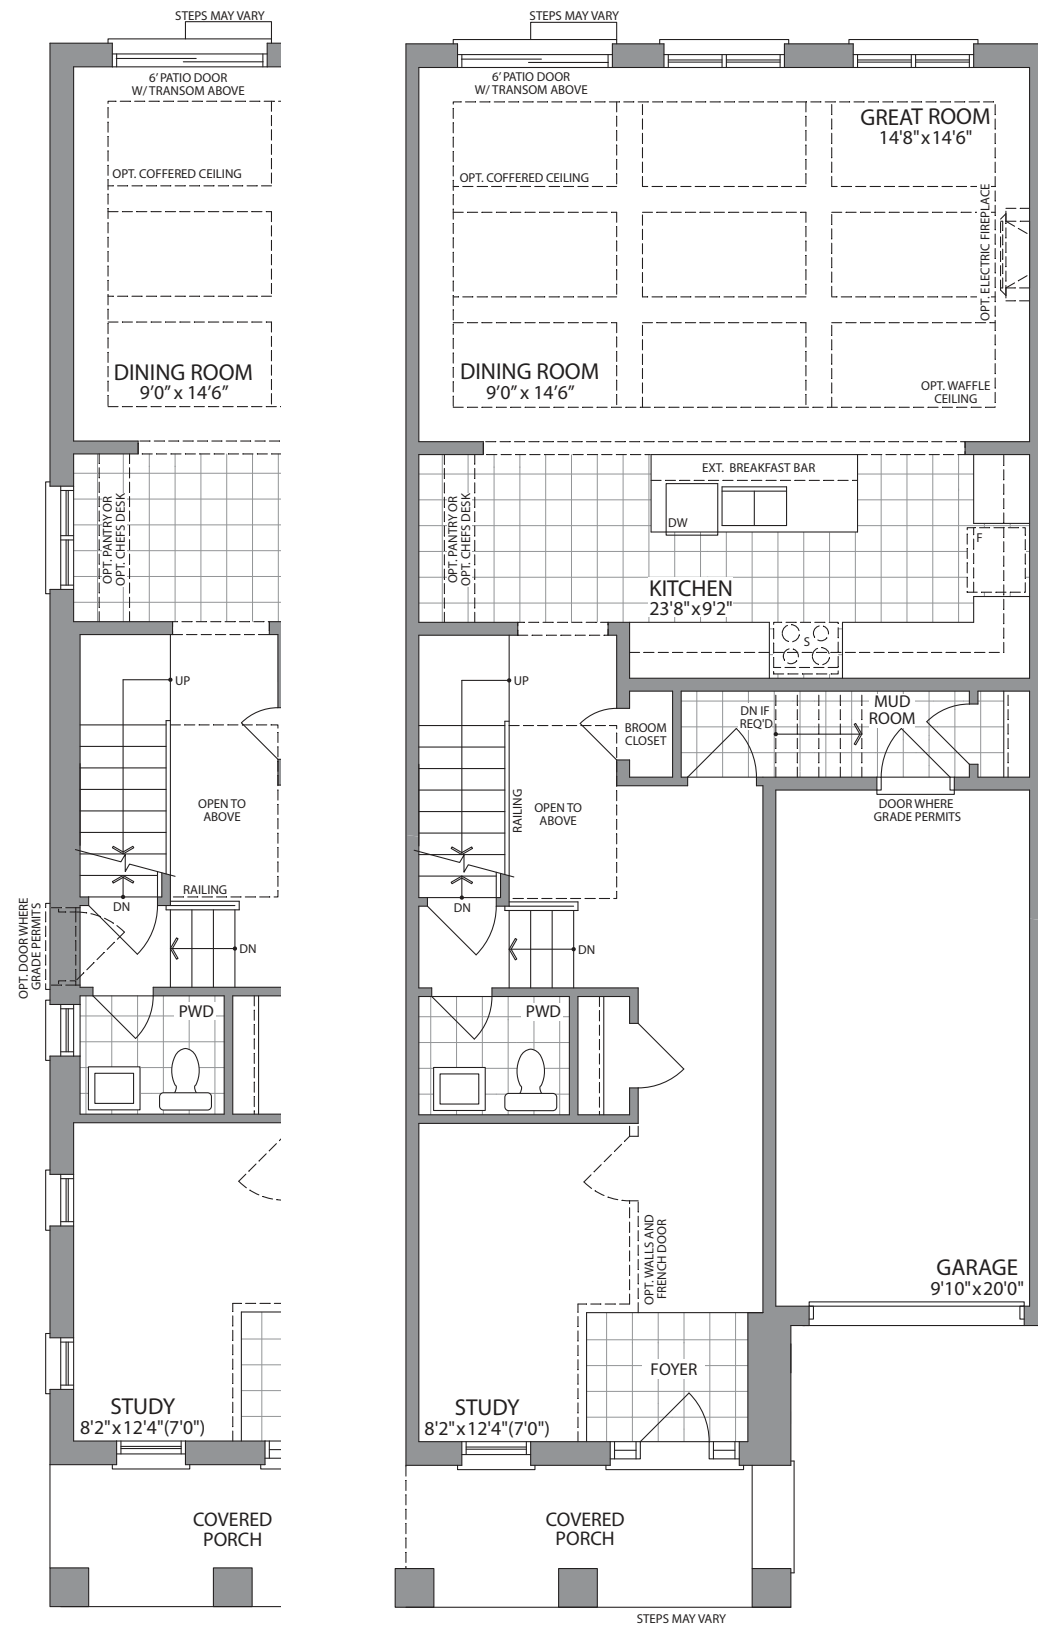

TOWNS | **24'** | THE HELEN

Style **C & E INT** 2325 SQ. FT.
Style **C & E END** 2375 SQ. FT.

GROUND FLOOR PLAN
STYLE 'C' END

GROUND FLOOR PLAN
STYLE 'C' INTERIOR

GROUND FLOOR PLAN
STYLE 'E' END

GROUND FLOOR PLAN
STYLE 'E' INTERIOR

SECOND FLOOR PLAN
STYLE 'C' END

SECOND FLOOR PLAN
STYLE 'E' END

SECOND FLOOR PLAN
STYLE 'C' INTERIOR

SECOND FLOOR PLAN
STYLE 'E' INTERIOR

BASEMENT
STYLE 'C' & 'E' INTERIOR

BASEMENT
STYLE 'C' END & 'E' END