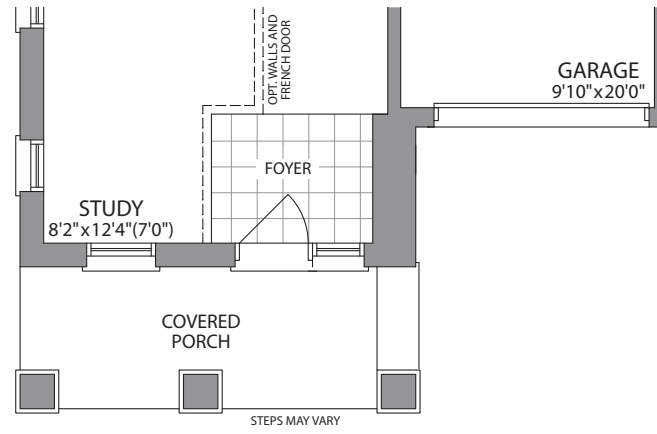

TOWNS | **24'** | THE HELEN

Style **C & E INT** 2325 SQ. FT.
Style **C & E END** 2375 SQ. FT.

GROUND FLOOR PLAN
STYLE 'C' END

GROUND FLOOR PLAN
STYLE 'C' INTERIOR

GROUND FLOOR PLAN
STYLE 'E' END

GROUND FLOOR PLAN
STYLE 'E' INTERIOR