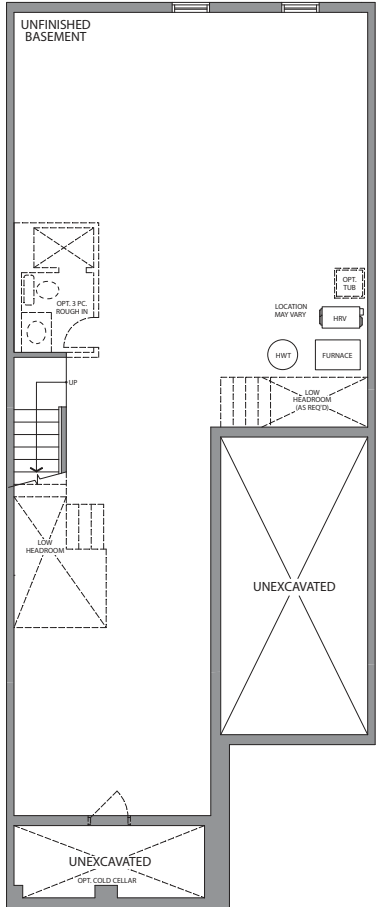

TOWNS | **24'** | THE HELEN

Style **C & E INT** 2325 SQ. FT.
Style **C & E END** 2375 SQ. FT.

GROUND FLOOR PLAN
STYLE 'C' END

GROUND FLOOR PLAN
STYLE 'C' INTERIOR

GROUND FLOOR PLAN
STYLE 'E' END

GROUND FLOOR PLAN
STYLE 'E' INTERIOR

SECOND FLOOR PLAN
STYLE 'C' END

SECOND FLOOR PLAN
STYLE 'E' END

SECOND FLOOR PLAN
STYLE 'C' INTERIOR

SECOND FLOOR PLAN
STYLE 'E' INTERIOR

BASEMENT
STYLE 'C' & 'E' INTERIOR

BASEMENT
STYLE 'C' END & 'E' END