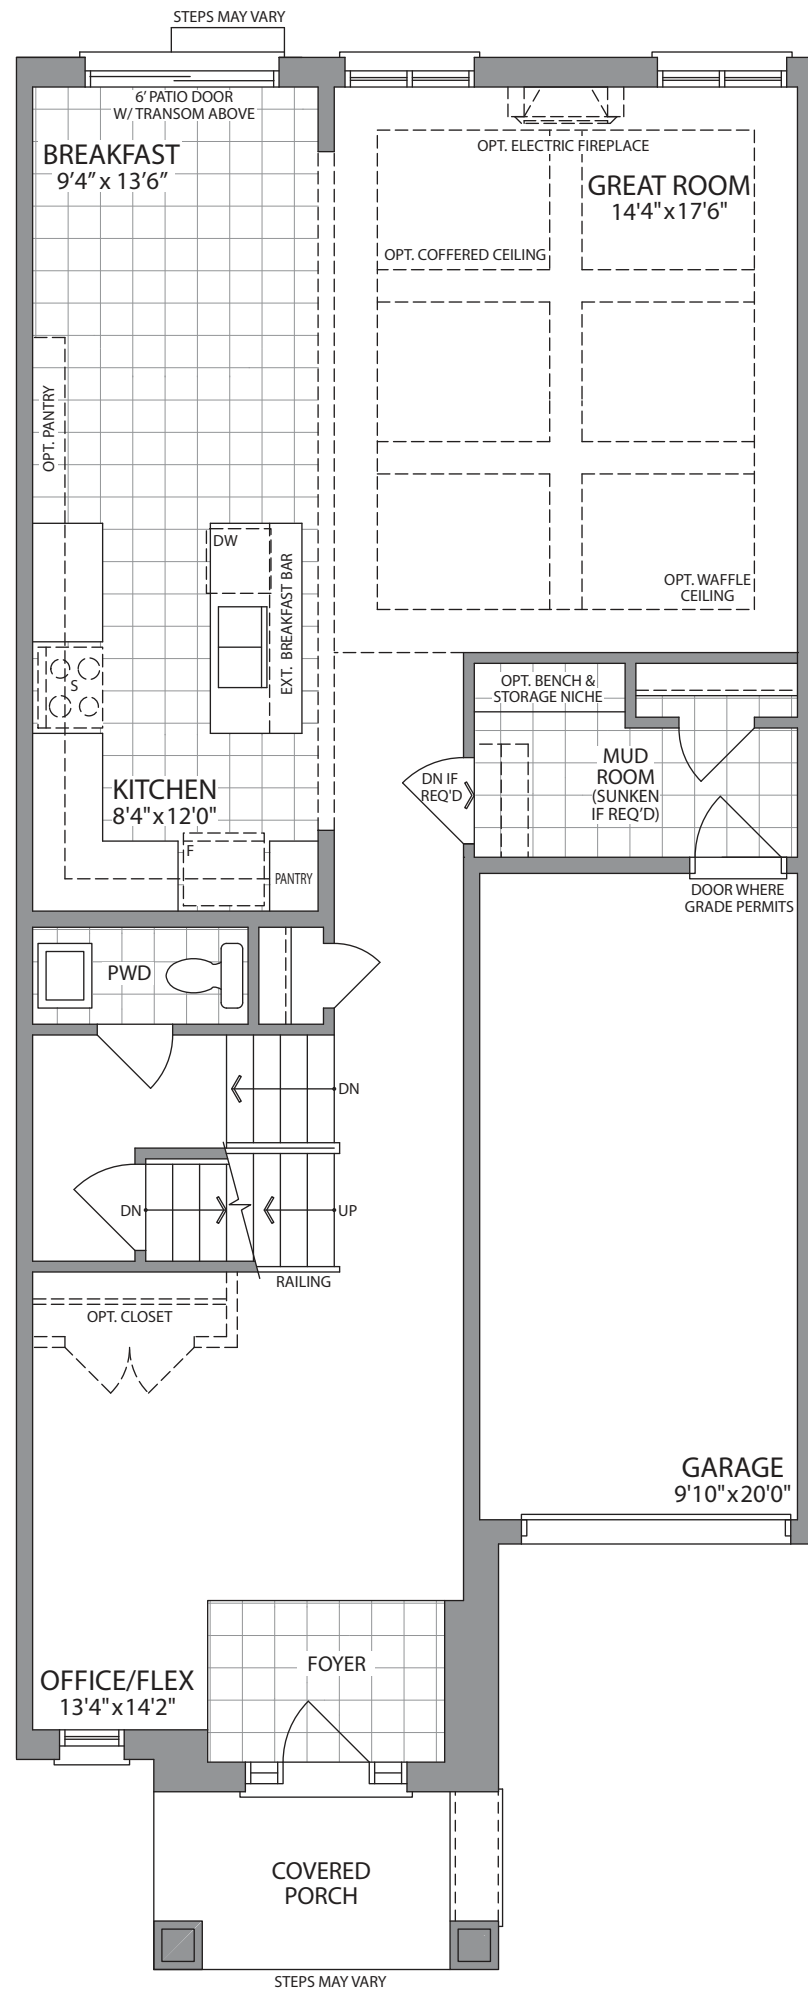

TOWNS **24'** | THE **BURNABY**

Style C 2285 SQ. FT.
Style E 2285 SQ. FT.

GROUND FLOOR PLAN
STYLE 'C'

SECOND FLOOR PLAN
STYLE 'C'

SECOND FLOOR PLAN
STYLE 'E'

GROUND FLOOR PLAN
STYLE 'E'

BASEMENT
STYLE 'C'

BASEMENT
STYLE 'E'