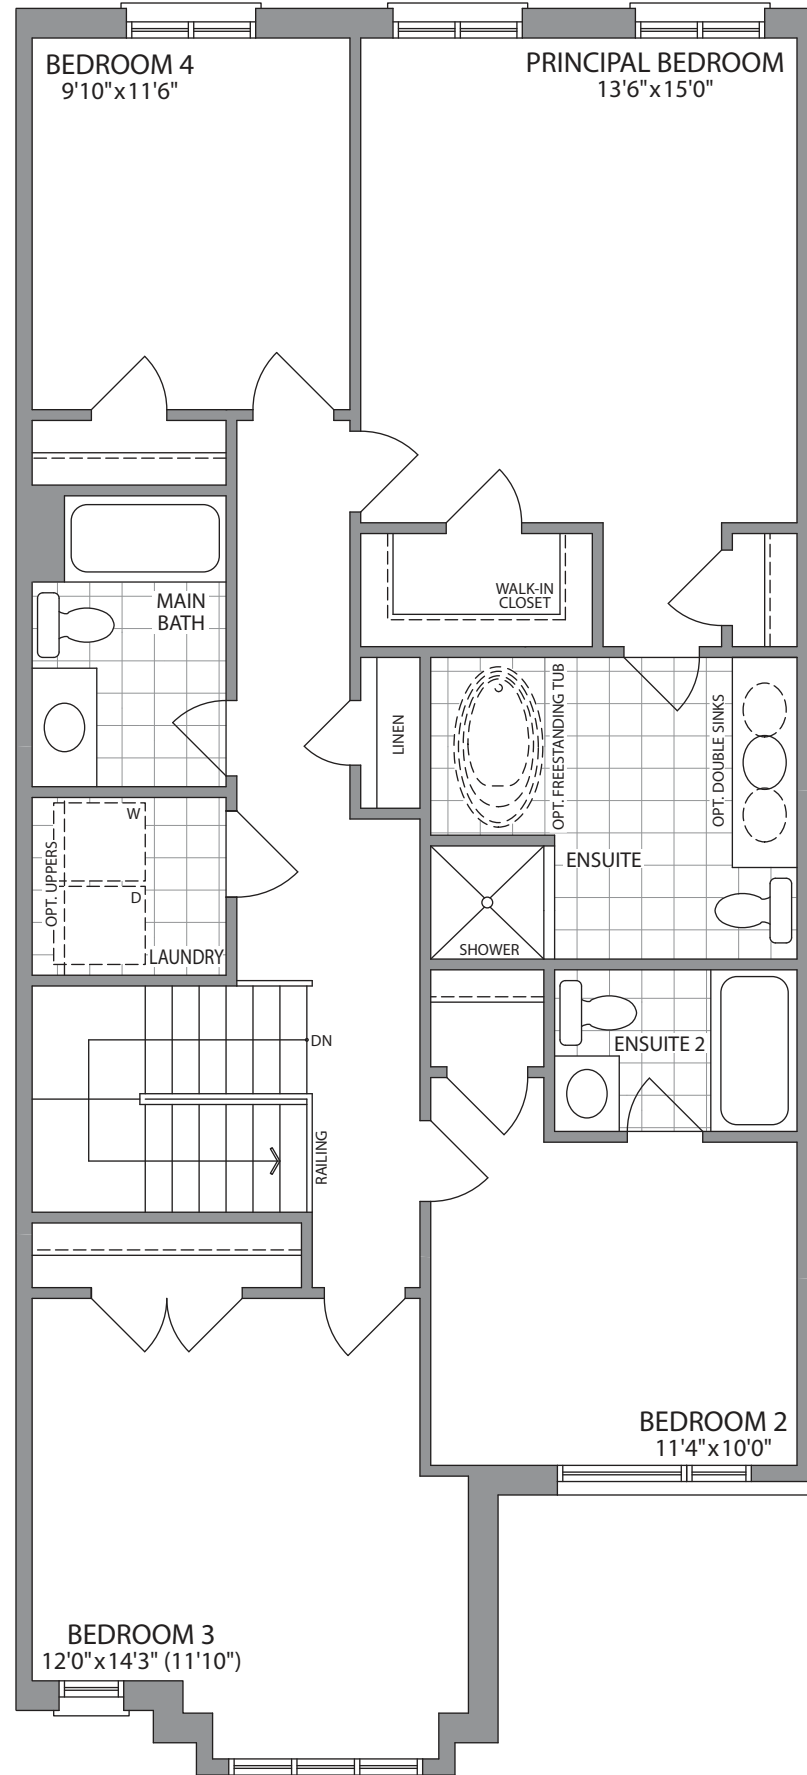

TOWNS **24'** | THE **BURNABY**

Style C 2285 SQ. FT.
Style E 2285 SQ. FT.

GROUND FLOOR PLAN
STYLE 'C'

SECOND FLOOR PLAN
STYLE 'C'

SECOND FLOOR PLAN
STYLE 'E'

GROUND FLOOR PLAN
STYLE 'E'

BASEMENT
STYLE 'C'

BASEMENT
STYLE 'E'