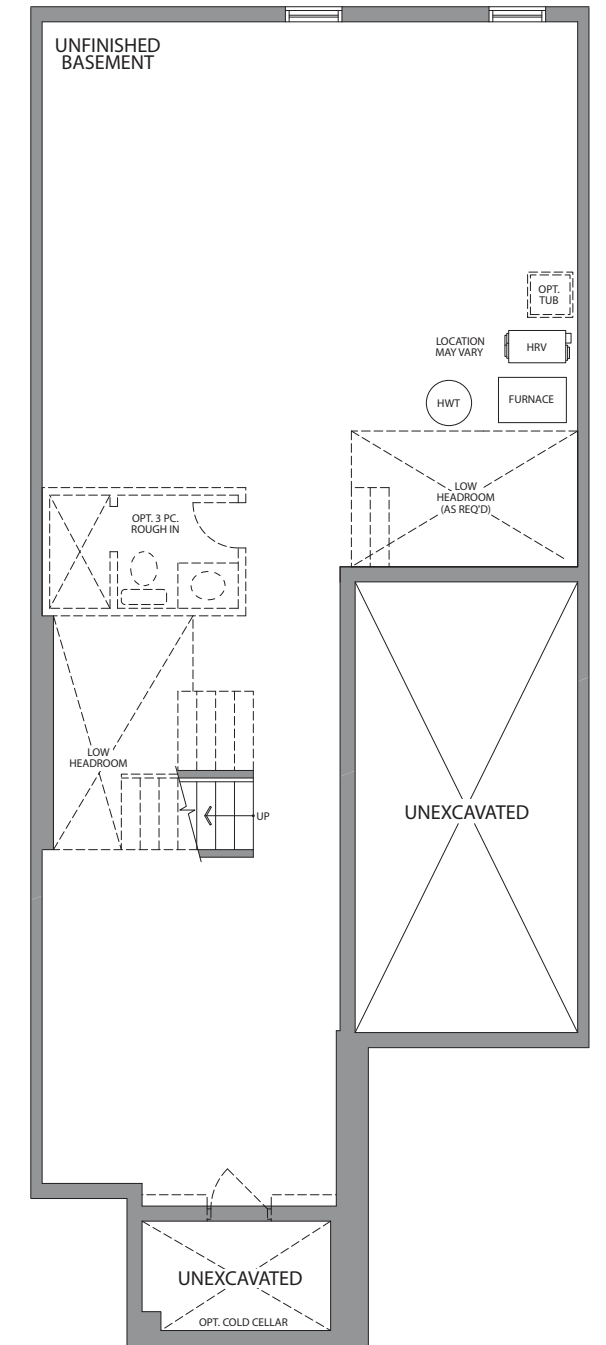

TOWNS **24'** | THE **BURNABY**

Style C 2285 SQ. FT.
Style E 2285 SQ. FT.

GROUND FLOOR PLAN
STYLE 'C'

SECOND FLOOR PLAN
STYLE 'C'

SECOND FLOOR PLAN
STYLE 'E'

GROUND FLOOR PLAN
STYLE 'E'

BASEMENT
STYLE 'C'

BASEMENT
STYLE 'E'