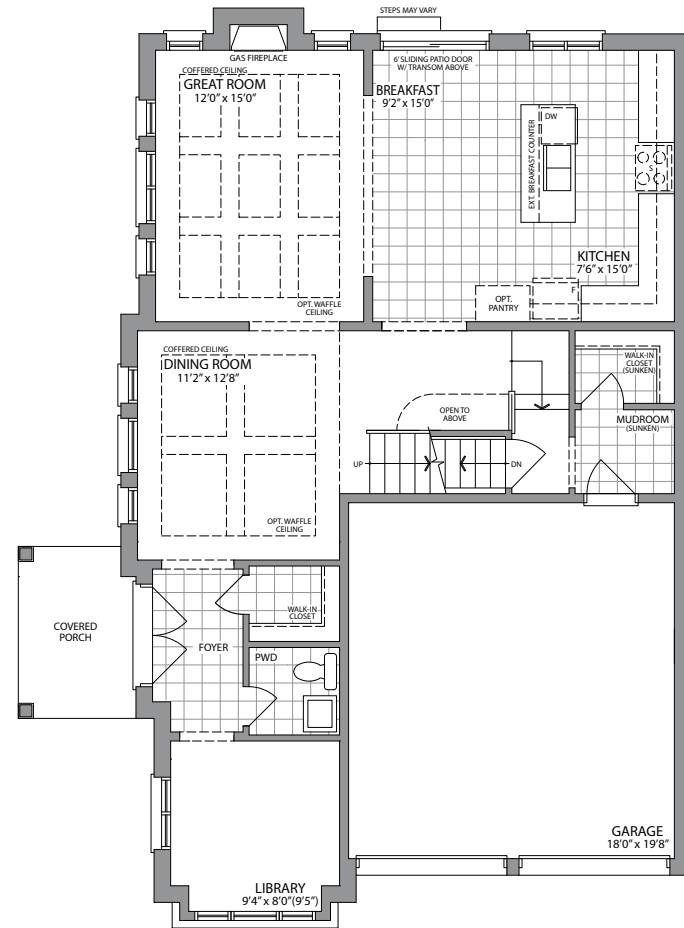

EDWARD

36'
SINGLES
ERIN GLEN
COMMUNITY

Artist Concept

Style **B** 2430 SQ. FT.

Artist Concept

Style **A** 2430 SQ. FT.

EDWARD

Style **A** 2430 SQ. FT. | Style **B** 2430 SQ. FT.

GROUND FLOOR PLAN
STYLE 'A'

GROUND FLOOR PLAN
STYLE 'B'

SECOND FLOOR PLAN
STYLE 'A'

SECOND FLOOR PLAN
STYLE 'B'

BASEMENT
STYLE 'A'

BASEMENT
STYLE 'B'