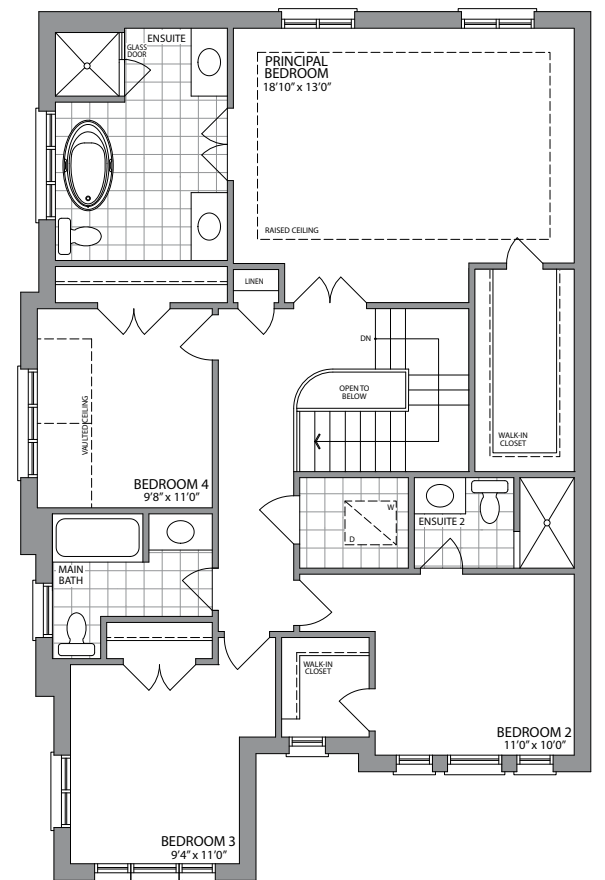

EDWARD

36'
SINGLES
ERIN GLEN
COMMUNITY

Artist Concept

Style **B** 2430 SQ. FT.

Artist Concept

Style **A** 2430 SQ. FT.

EDWARD

Style **A** 2430 SQ. FT. | Style **B** 2430 SQ. FT.

GROUND FLOOR PLAN
STYLE 'A'

GROUND FLOOR PLAN
STYLE 'B'

SECOND FLOOR PLAN
STYLE 'A'

SECOND FLOOR PLAN
STYLE 'B'

BASEMENT
STYLE 'A'

BASEMENT
STYLE 'B'