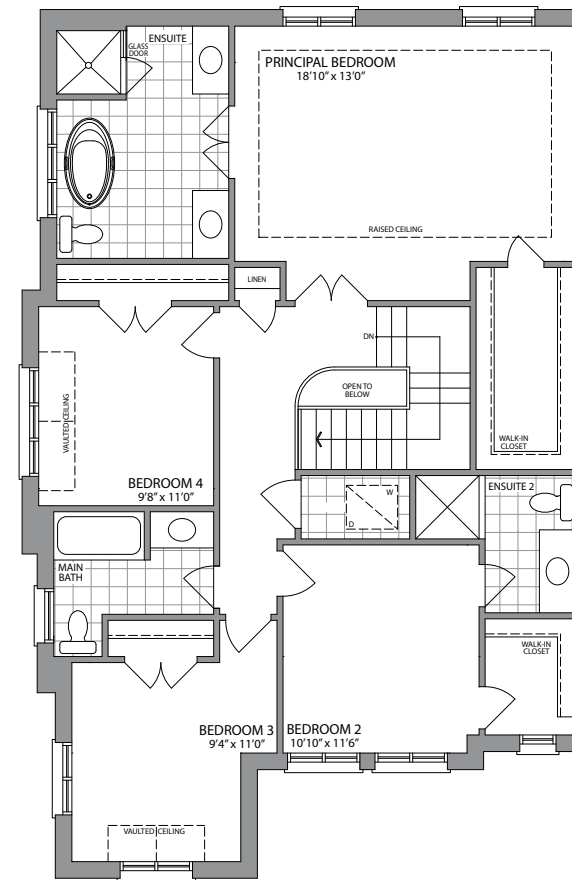

EDWARD

36'
SINGLES
ERIN GLEN
COMMUNITY

Artist Concept

Style **B** 2430 SQ. FT.

Artist Concept

Style **A** 2430 SQ. FT.

EDWARD

Style **A** 2430 SQ. FT. | Style **B** 2430 SQ. FT.

GROUND FLOOR PLAN
STYLE 'A'

GROUND FLOOR PLAN
STYLE 'B'

SECOND FLOOR PLAN
STYLE 'A'

SECOND FLOOR PLAN
STYLE 'B'

BASEMENT
STYLE 'A'

BASEMENT
STYLE 'B'