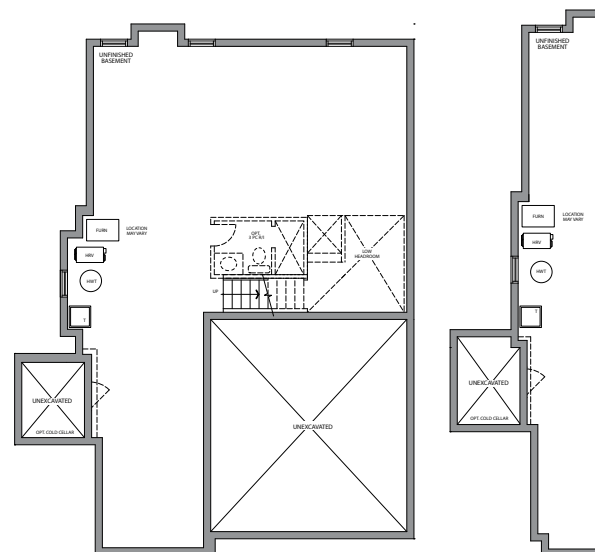

EDWARD

36'
SINGLES
ERIN GLEN
COMMUNITY

Artist Concept

Style **B** 2430 SQ. FT.

Artist Concept

Style **A** 2430 SQ. FT.

EDWARD

Style **A** 2430 SQ. FT. | Style **B** 2430 SQ. FT.

GROUND FLOOR PLAN
STYLE 'A'

GROUND FLOOR PLAN
STYLE 'B'

SECOND FLOOR PLAN
STYLE 'A'

SECOND FLOOR PLAN
STYLE 'B'

BASEMENT
STYLE 'A'

BASEMENT
STYLE 'B'