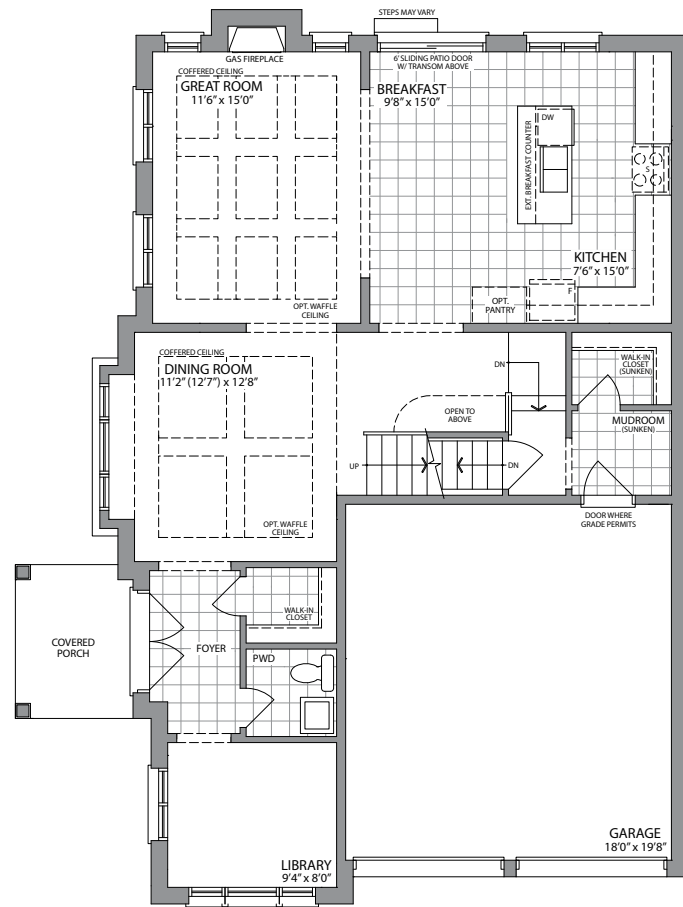

EDWARD

36'
SINGLES
ERIN GLEN
COMMUNITY

Artist Concept

Style **B** 2430 SQ. FT.

Artist Concept

Style **A** 2430 SQ. FT.

EDWARD

Style **A** 2430 SQ. FT. | Style **B** 2430 SQ. FT.

GROUND FLOOR PLAN
STYLE 'A'

GROUND FLOOR PLAN
STYLE 'B'

SECOND FLOOR PLAN
STYLE 'A'

SECOND FLOOR PLAN
STYLE 'B'

BASEMENT
STYLE 'A'

BASEMENT
STYLE 'B'