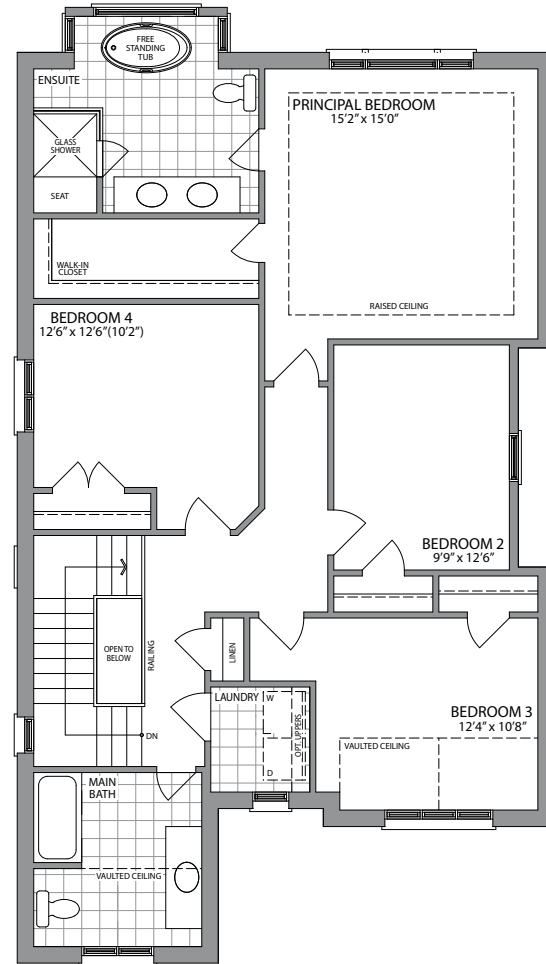

AMELIA

36'
SINGLES
ERIN GLEN
COMMUNITY

Artist Concept

Style **B** 2400 SQ. FT.

Artist Concept

Style **C** 2400 SQ. FT.

AMELIA

Style B 2400 SQ. FT. | Style C 2400 SQ. FT.

SECOND FLOOR PLAN
STYLE 'B'

OPT. SECOND FLOOR PLAN
STYLE 'B'

BASEMENT
STYLE 'B'

GROUND FLOOR PLAN
STYLE 'B'

GROUND FLOOR PLAN
STYLE 'C'

SECOND FLOOR PLAN
STYLE 'C'

OPT. SECOND FLOOR PLAN
STYLE 'C'

BASEMENT
STYLE 'C'

OPT. GROUND FLOOR
LAUNDRY