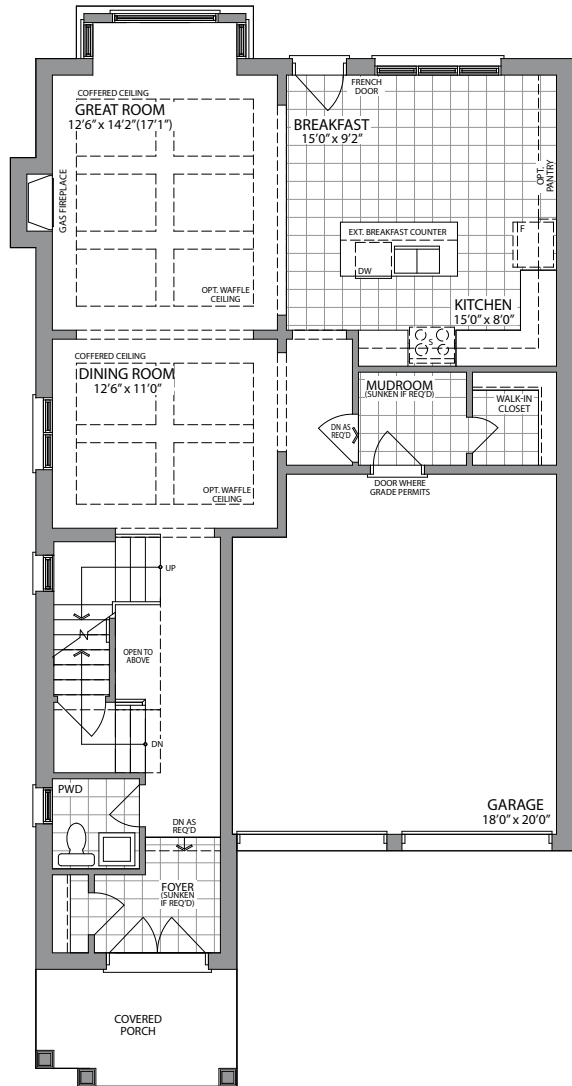

AMELIA

36'
SINGLES
ERIN GLEN
COMMUNITY

Artist Concept

Style **B** 2400 SQ. FT.

Artist Concept

Style **C** 2400 SQ. FT.

AMELIA

Style B 2400 SQ. FT. | Style C 2400 SQ. FT.

SECOND FLOOR PLAN
STYLE 'B'

OPT. SECOND FLOOR PLAN
STYLE 'B'

BASEMENT
STYLE 'B'

GROUND FLOOR PLAN
STYLE 'B'

GROUND FLOOR PLAN
STYLE 'C'

SECOND FLOOR PLAN
STYLE 'C'

OPT. SECOND FLOOR PLAN
STYLE 'C'

BASEMENT
STYLE 'C'

OPT. GROUND FLOOR
LAUNDRY