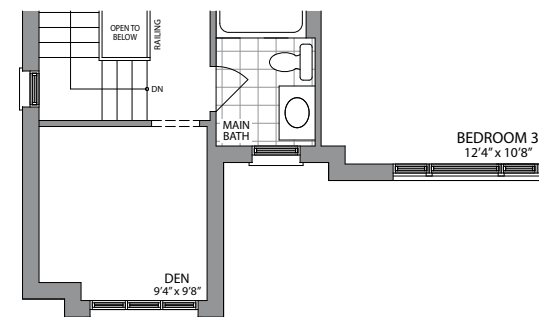

AMELIA

36'
SINGLES
ERIN GLEN
COMMUNITY

Artist Concept

Style **B** 2400 SQ. FT.

Artist Concept

Style **C** 2400 SQ. FT.

AMELIA

Style B 2400 SQ. FT. | Style C 2400 SQ. FT.

SECOND FLOOR PLAN
STYLE 'B'

OPT. SECOND FLOOR PLAN
STYLE 'B'

BASEMENT
STYLE 'B'

GROUND FLOOR PLAN
STYLE 'B'

GROUND FLOOR PLAN
STYLE 'C'

SECOND FLOOR PLAN
STYLE 'C'

OPT. SECOND FLOOR PLAN
STYLE 'C'

BASEMENT
STYLE 'C'