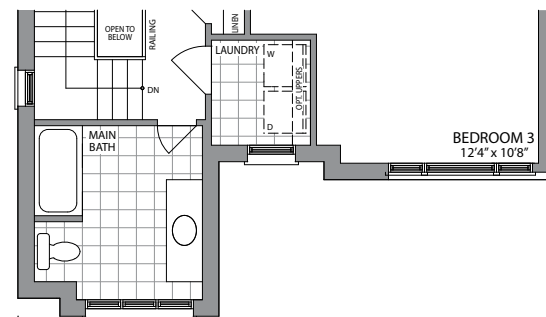

AMELIA

36'
SINGLES
ERIN GLEN
COMMUNITY

Artist Concept

Style **B** 2400 SQ. FT.

Artist Concept

Style **C** 2400 SQ. FT.

AMELIA

Style B 2400 SQ. FT. | Style C 2400 SQ. FT.

SECOND FLOOR PLAN
STYLE 'B'

OPT. SECOND FLOOR PLAN
STYLE 'B'

BASEMENT
STYLE 'B'

GROUND FLOOR PLAN
STYLE 'B'

GROUND FLOOR PLAN
STYLE 'C'

SECOND FLOOR PLAN
STYLE 'C'

OPT. SECOND FLOOR PLAN
STYLE 'C'

BASEMENT
STYLE 'C'