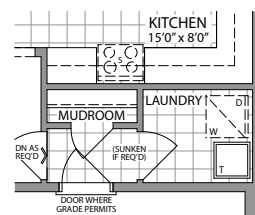

AMELIA

36'
SINGLES
ERIN GLEN
COMMUNITY

Artist Concept

Style **B** 2400 SQ. FT.

Artist Concept

Style **C** 2400 SQ. FT.

AMELIA

Style B 2400 SQ. FT. | Style C 2400 SQ. FT.

SECOND FLOOR PLAN
STYLE 'B'

OPT. SECOND FLOOR PLAN
STYLE 'B'

BASEMENT
STYLE 'B'

GROUND FLOOR PLAN
STYLE 'B'

GROUND FLOOR PLAN
STYLE 'C'

SECOND FLOOR PLAN
STYLE 'C'

OPT. SECOND FLOOR PLAN
STYLE 'C'

BASEMENT
STYLE 'C'