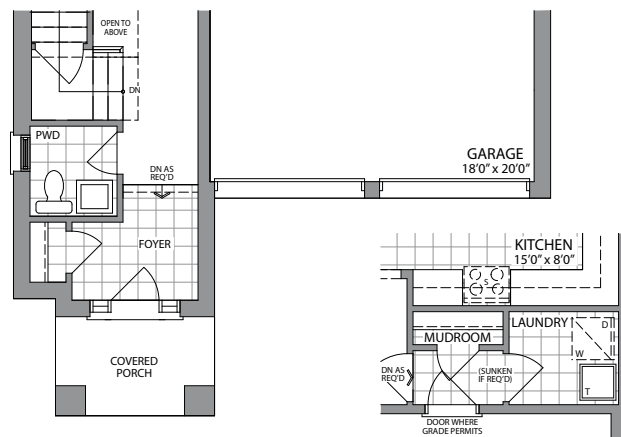

AMELIA

36'
SINGLES
ERIN GLEN
COMMUNITY

Artist Concept

Style **B** 2400 SQ. FT.

Artist Concept

Style **C** 2400 SQ. FT.

AMELIA

Style B 2400 SQ. FT. | Style C 2400 SQ. FT.

SECOND FLOOR PLAN
STYLE 'B'

OPT. SECOND FLOOR PLAN
STYLE 'B'

BASEMENT
STYLE 'B'

GROUND FLOOR PLAN
STYLE 'B'

GROUND FLOOR PLAN
STYLE 'C'

SECOND FLOOR PLAN
STYLE 'C'

OPT. SECOND FLOOR PLAN
STYLE 'C'

BASEMENT
STYLE 'C'