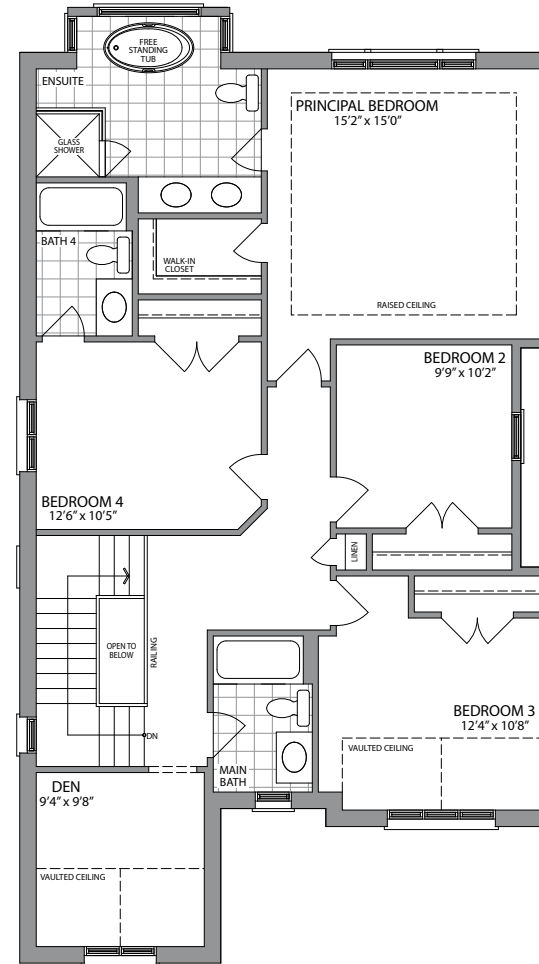

AMELIA

36'
SINGLES
ERIN GLEN
COMMUNITY

Artist Concept

Style **B** 2400 SQ. FT.

Artist Concept

Style **C** 2400 SQ. FT.

AMELIA

Style B 2400 SQ. FT. | Style C 2400 SQ. FT.

SECOND FLOOR PLAN
STYLE 'B'

OPT. SECOND FLOOR PLAN
STYLE 'B'

BASEMENT
STYLE 'B'

GROUND FLOOR PLAN
STYLE 'B'

GROUND FLOOR PLAN
STYLE 'C'

SECOND FLOOR PLAN
STYLE 'C'

OPT. SECOND FLOOR PLAN
STYLE 'C'

BASEMENT
STYLE 'C'

OPT. GROUND FLOOR
LAUNDRY