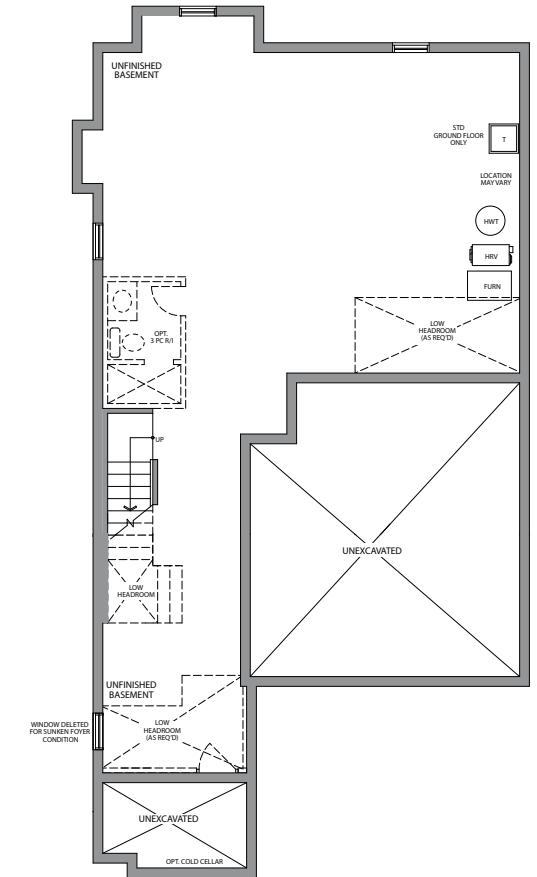

AMELIA

36'
SINGLES
ERIN GLEN
COMMUNITY

Artist Concept

Style **B** 2400 SQ. FT.

Artist Concept

Style **C** 2400 SQ. FT.

AMELIA

Style B 2400 SQ. FT. | Style C 2400 SQ. FT.

SECOND FLOOR PLAN
STYLE 'B'

OPT. SECOND FLOOR PLAN
STYLE 'B'

BASEMENT
STYLE 'B'

GROUND FLOOR PLAN
STYLE 'B'

GROUND FLOOR PLAN
STYLE 'C'

SECOND FLOOR PLAN
STYLE 'C'

OPT. SECOND FLOOR PLAN
STYLE 'C'

BASEMENT
STYLE 'C'

OPT. GROUND FLOOR
LAUNDRY