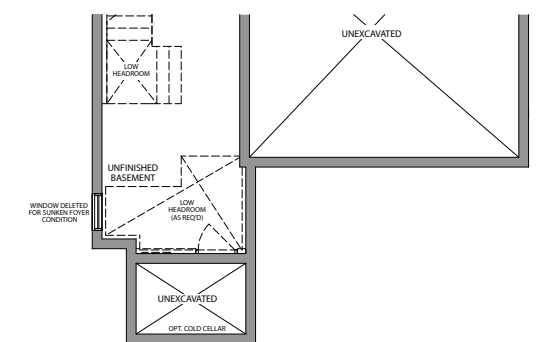

AMELIA

36'
SINGLES
ERIN GLEN
COMMUNITY

Artist Concept

Style **B** 2400 SQ. FT.

Artist Concept

Style **C** 2400 SQ. FT.

AMELIA

Style B 2400 SQ. FT. | Style C 2400 SQ. FT.

SECOND FLOOR PLAN
STYLE 'B'

OPT. SECOND FLOOR PLAN
STYLE 'B'

BASEMENT
STYLE 'B'

GROUND FLOOR PLAN
STYLE 'B'

GROUND FLOOR PLAN
STYLE 'C'

SECOND FLOOR PLAN
STYLE 'C'

OPT. SECOND FLOOR PLAN
STYLE 'C'

BASEMENT
STYLE 'C'

OPT. GROUND FLOOR
LAUNDRY