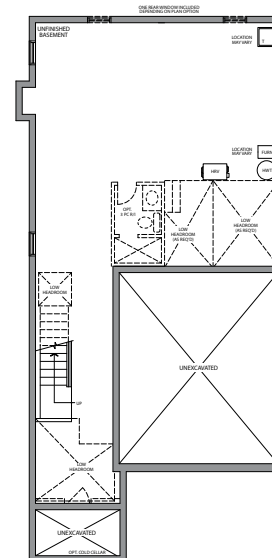

THOMPSON

33.5'
SINGLES
ERIN GLEN
COMMUNITY

Artist Concept

Style **B** 2270 SQ. FT.

Artist Concept

Style **C** 2270 SQ. FT.

Artist Concept

Style **A** 2270 SQ. FT.

THOMPSON

Style **A** 2270 SQ. FT. | Style **B** 2270 SQ. FT. | Style **C** 2270 SQ. FT.

33.5'
SINGLES
ERIN GLEN

GROUND FLOOR PLAN
STYLE 'A'

GROUND FLOOR PLAN
STYLE 'B'

GROUND FLOOR PLAN
STYLE 'C'

SECOND FLOOR PLAN
STYLE 'A'

SECOND FLOOR PLAN
STYLE 'B'

SECOND FLOOR PLAN
STYLE 'C'

BASEMENT
STYLE 'A, B & C'