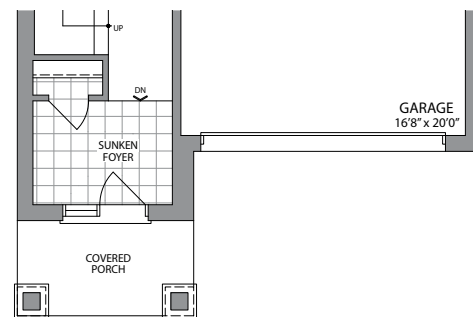

THOMPSON

33.5'
SINGLES
ERIN GLEN
COMMUNITY

Artist Concept

Style **B** 2270 SQ. FT.

Artist Concept

Style **C** 2270 SQ. FT.

Artist Concept

Style **A** 2270 SQ. FT.

THOMPSON

Style **A** 2270 SQ. FT. | Style **B** 2270 SQ. FT. | Style **C** 2270 SQ. FT.

33.5'
SINGLES
ERIN GLEN

GROUND FLOOR PLAN
STYLE 'A'

GROUND FLOOR PLAN
STYLE 'B'

GROUND FLOOR PLAN
STYLE 'C'

SECOND FLOOR PLAN
STYLE 'A'