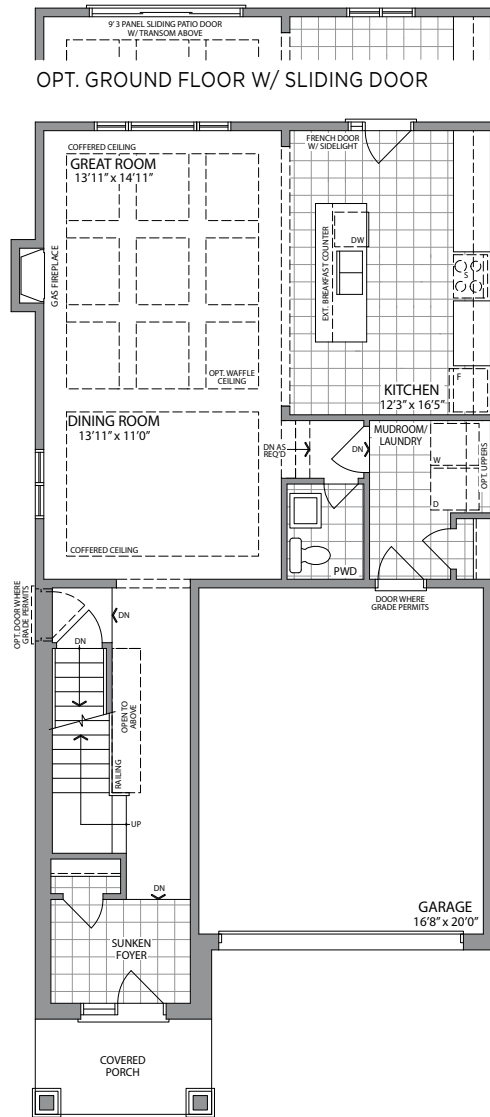

THOMPSON

33.5'
SINGLES
ERIN GLEN
COMMUNITY

Artist Concept

Style **B** 2270 SQ. FT.

Artist Concept

Style **C** 2270 SQ. FT.

Artist Concept

Style **A** 2270 SQ. FT.

THOMPSON

Style **A** 2270 SQ. FT. | Style **B** 2270 SQ. FT. | Style **C** 2270 SQ. FT.

33.5'
SINGLES
ERIN GLEN

GROUND FLOOR PLAN
STYLE 'A'

GROUND FLOOR PLAN
STYLE 'B'

GROUND FLOOR PLAN
STYLE 'C'

SECOND FLOOR PLAN
STYLE 'A'

SECOND FLOOR PLAN
STYLE 'B'

SECOND FLOOR PLAN
STYLE 'C'

BASEMENT
STYLE 'A, B & C'