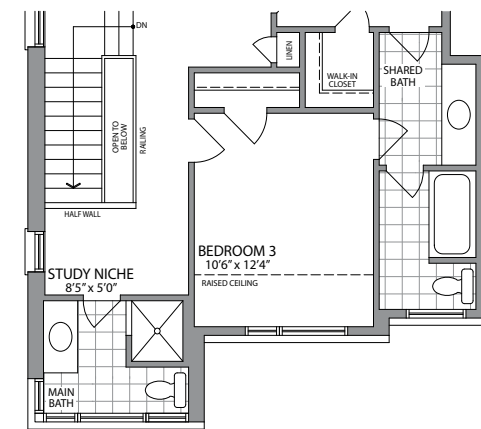

THOMPSON

33.5'
SINGLES
ERIN GLEN
COMMUNITY

Artist Concept

Style **B** 2270 SQ. FT.

Artist Concept

Style **C** 2270 SQ. FT.

Artist Concept

Style **A** 2270 SQ. FT.

THOMPSON

Style **A** 2270 SQ. FT. | Style **B** 2270 SQ. FT. | Style **C** 2270 SQ. FT.

33.5'
SINGLES
ERIN GLEN

GROUND FLOOR PLAN
STYLE 'A'

GROUND FLOOR PLAN
STYLE 'B'

GROUND FLOOR PLAN
STYLE 'C'

SECOND FLOOR PLAN
STYLE 'A'

SECOND FLOOR PLAN
STYLE 'B'

SECOND FLOOR PLAN
STYLE 'C'

BASEMENT
STYLE 'A, B & C'