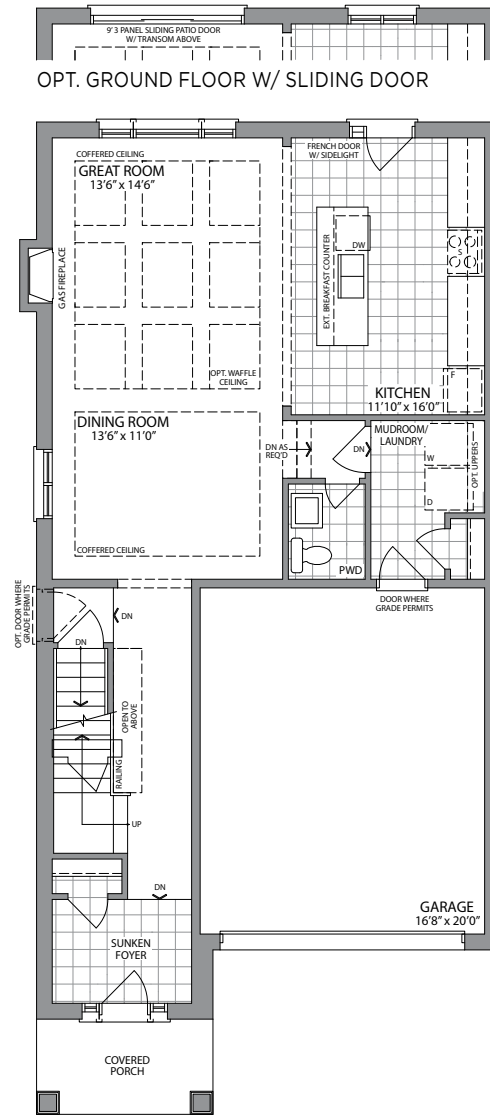

THOMPSON

33.5'
SINGLES
ERIN GLEN
COMMUNITY

Artist Concept

Style **B** 2270 SQ. FT.

Artist Concept

Style **C** 2270 SQ. FT.

Artist Concept

Style **A** 2270 SQ. FT.

THOMPSON

Style **A** 2270 SQ. FT. | Style **B** 2270 SQ. FT. | Style **C** 2270 SQ. FT.

33.5'
SINGLES
ERIN GLEN

GROUND FLOOR PLAN
STYLE 'A'

GROUND FLOOR PLAN
STYLE 'B'

GROUND FLOOR PLAN
STYLE 'C'

SECOND FLOOR PLAN
STYLE 'A'

SECOND FLOOR PLAN
STYLE 'B'

SECOND FLOOR PLAN
STYLE 'C'

BASEMENT
STYLE 'A, B & C'