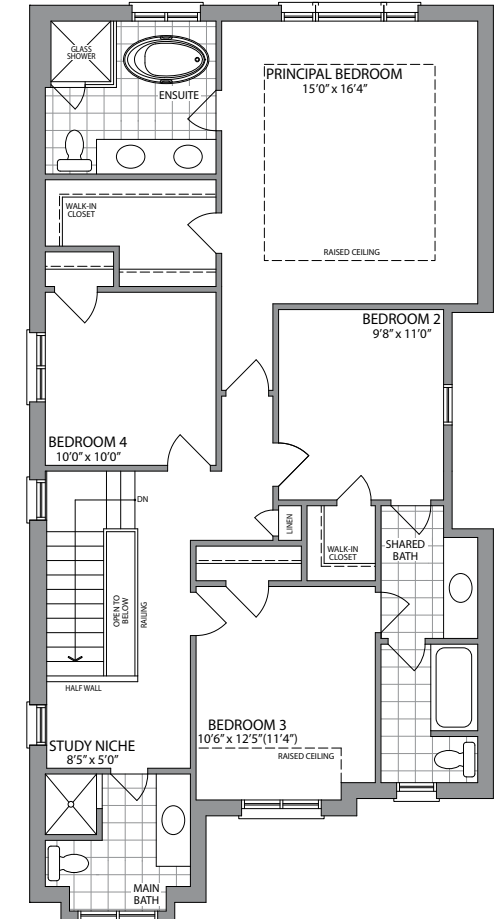

THOMPSON

33.5'
SINGLES
ERIN GLEN
COMMUNITY

Artist Concept

Style **B** 2270 SQ. FT.

Artist Concept

Style **C** 2270 SQ. FT.

Artist Concept

Style **A** 2270 SQ. FT.

THOMPSON

Style **A** 2270 SQ. FT. | Style **B** 2270 SQ. FT. | Style **C** 2270 SQ. FT.

33.5'
SINGLES
ERIN GLEN

GROUND FLOOR PLAN
STYLE 'A'

GROUND FLOOR PLAN
STYLE 'B'

GROUND FLOOR PLAN
STYLE 'C'

SECOND FLOOR PLAN
STYLE 'A'

SECOND FLOOR PLAN
STYLE 'B'

SECOND FLOOR PLAN
STYLE 'C'

BASEMENT
STYLE 'A, B & C'