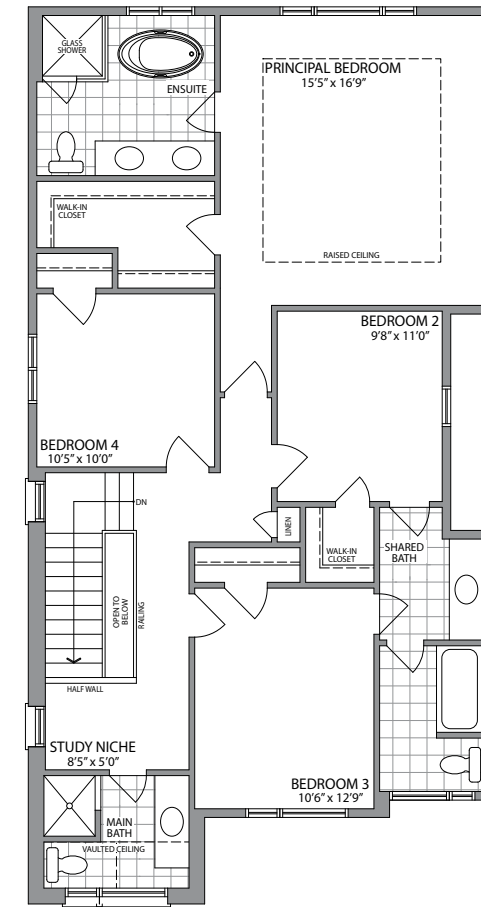

THOMPSON

33.5'
SINGLES
ERIN GLEN
COMMUNITY

Artist Concept

Style **B** 2270 SQ. FT.

Artist Concept

Style **C** 2270 SQ. FT.

Artist Concept

Style **A** 2270 SQ. FT.

THOMPSON

Style **A** 2270 SQ. FT. | Style **B** 2270 SQ. FT. | Style **C** 2270 SQ. FT.

33.5'
SINGLES
ERIN GLEN

GROUND FLOOR PLAN
STYLE 'A'

GROUND FLOOR PLAN
STYLE 'B'

GROUND FLOOR PLAN
STYLE 'C'

SECOND FLOOR PLAN
STYLE 'A'

SECOND FLOOR PLAN
STYLE 'B'

SECOND FLOOR PLAN
STYLE 'C'

BASEMENT
STYLE 'A, B & C'