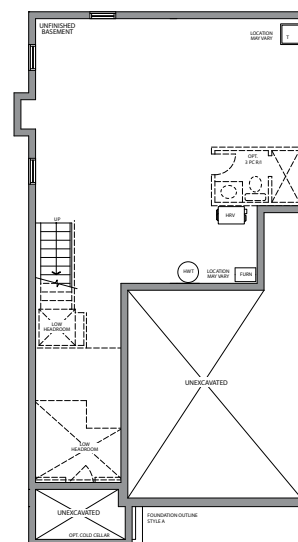

HEATHER

33.5'
SINGLES
ERIN GLEN
COMMUNITY

Artist Concept

Style **B** 2100 SQ. FT.

Artist Concept

Style **C** 2120 SQ. FT.

Artist Concept

Style **A** 2080 SQ. FT.

HEATHER

Style **A** 2080 SQ. FT. | Style **B** 2100 SQ. FT. | Style **C** 2120 SQ. FT.

33.5'
SINGLES
BRIN GLEN

GROUND FLOOR PLAN
STYLE 'A'

GROUND FLOOR PLAN
STYLE 'B'

GROUND FLOOR PLAN
STYLE 'C'

SECOND FLOOR PLAN
STYLE 'A'

SECOND FLOOR PLAN
STYLE 'B'

SECOND FLOOR PLAN
STYLE 'C'

BASEMENT
STYLE 'A, B & C'