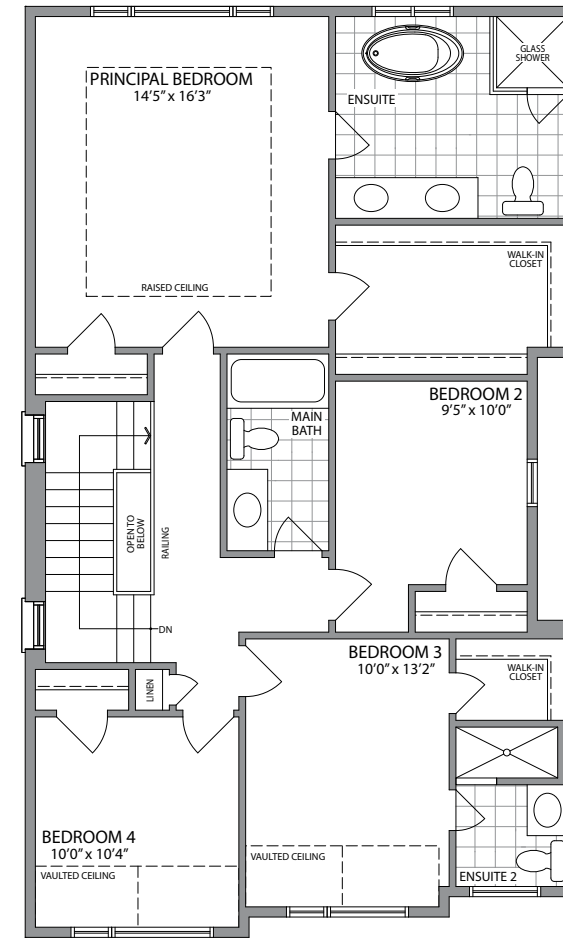

HEATHER

33.5'
SINGLES
ERIN GLEN
COMMUNITY

Artist Concept

Style **B** 2100 SQ. FT.

Artist Concept

Style **C** 2120 SQ. FT.

Artist Concept

Style **A** 2080 SQ. FT.

HEATHER

Style **A** 2080 SQ. FT. | Style **B** 2100 SQ. FT. | Style **C** 2120 SQ. FT.

33.5'
SINGLES
BRIN GLEN

GROUND FLOOR PLAN
STYLE 'A'

GROUND FLOOR PLAN
STYLE 'B'

GROUND FLOOR PLAN
STYLE 'C'

SECOND FLOOR PLAN
STYLE 'A'

SECOND FLOOR PLAN
STYLE 'B'

SECOND FLOOR PLAN
STYLE 'C'

BASEMENT
STYLE 'A, B & C'