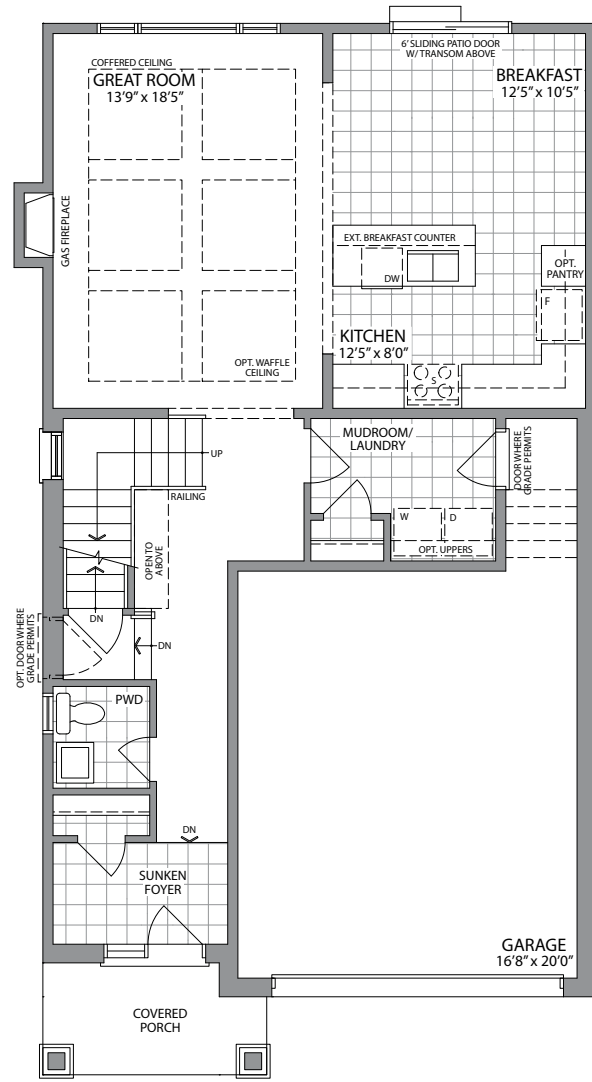

HEATHER

33.5'
SINGLES
ERIN GLEN
COMMUNITY

Artist Concept

Style **B** 2100 SQ. FT.

Artist Concept

Style **C** 2120 SQ. FT.

Artist Concept

Style **A** 2080 SQ. FT.

HEATHER

Style **A** 2080 SQ. FT. | Style **B** 2100 SQ. FT. | Style **C** 2120 SQ. FT.

33.5'
SINGLES
BRIN GLEN

GROUND FLOOR PLAN
STYLE 'A'

GROUND FLOOR PLAN
STYLE 'B'

GROUND FLOOR PLAN
STYLE 'C'

SECOND FLOOR PLAN
STYLE 'A'

SECOND FLOOR PLAN
STYLE 'B'

SECOND FLOOR PLAN
STYLE 'C'

BASEMENT
STYLE 'A, B & C'