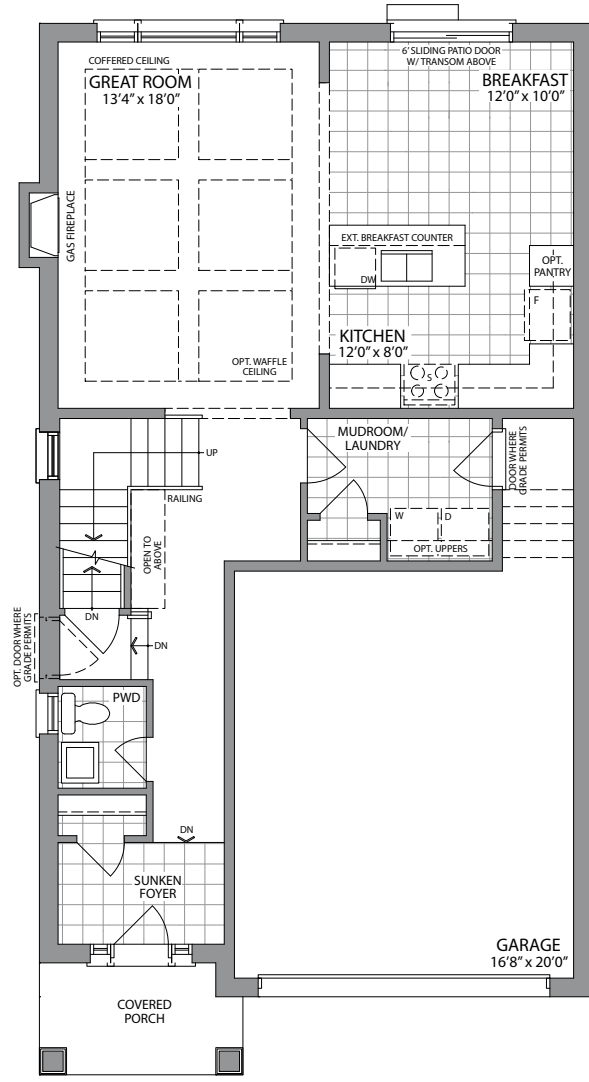

HEATHER

33.5'
SINGLES
ERIN GLEN
COMMUNITY

Artist Concept

Style **B** 2100 SQ. FT.

Artist Concept

Style **C** 2120 SQ. FT.

Artist Concept

Style **A** 2080 SQ. FT.

HEATHER

Style **A** 2080 SQ. FT. | Style **B** 2100 SQ. FT. | Style **C** 2120 SQ. FT.

33.5'
SINGLES
BRIN GLEN

GROUND FLOOR PLAN
STYLE 'A'

GROUND FLOOR PLAN
STYLE 'B'

GROUND FLOOR PLAN
STYLE 'C'

SECOND FLOOR PLAN
STYLE 'A'

SECOND FLOOR PLAN
STYLE 'B'

SECOND FLOOR PLAN
STYLE 'C'

BASEMENT
STYLE 'A, B & C'