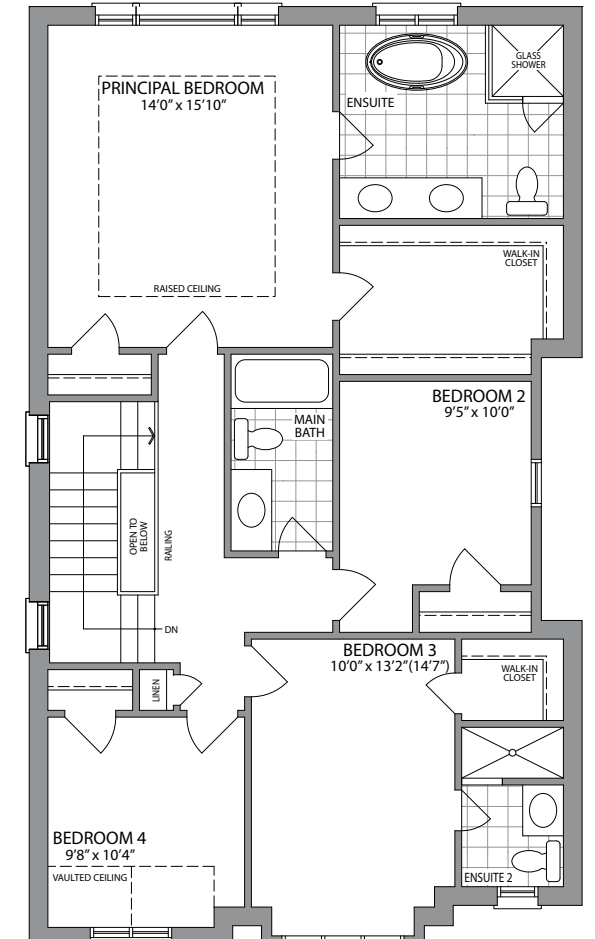

HEATHER

33.5'
SINGLES
ERIN GLEN
COMMUNITY

Artist Concept

Style **B** 2100 SQ. FT.

Artist Concept

Style **C** 2120 SQ. FT.

Artist Concept

Style **A** 2080 SQ. FT.

HEATHER

Style **A** 2080 SQ. FT. | Style **B** 2100 SQ. FT. | Style **C** 2120 SQ. FT.

33.5'
SINGLES
BRIN GLEN

GROUND FLOOR PLAN
STYLE 'A'

GROUND FLOOR PLAN
STYLE 'B'

GROUND FLOOR PLAN
STYLE 'C'

SECOND FLOOR PLAN
STYLE 'A'

SECOND FLOOR PLAN
STYLE 'B'

SECOND FLOOR PLAN
STYLE 'C'

BASEMENT
STYLE 'A, B & C'