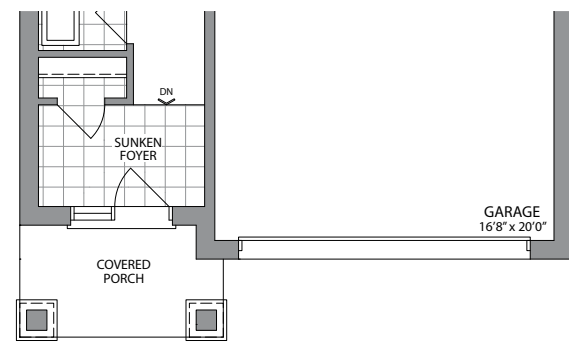

HEATHER

33.5'
SINGLES
ERIN GLEN
COMMUNITY

Artist Concept

Style **B** 2100 SQ. FT.

Artist Concept

Style **C** 2120 SQ. FT.

Artist Concept

Style **A** 2080 SQ. FT.

HEATHER

Style **A** 2080 SQ. FT. | Style **B** 2100 SQ. FT. | Style **C** 2120 SQ. FT.

33.5'
SINGLES
BRIN GLEN

GROUND FLOOR PLAN
STYLE 'A'

GROUND FLOOR PLAN
STYLE 'B'

GROUND FLOOR PLAN
STYLE 'C'

SECOND FLOOR PLAN
STYLE 'A'