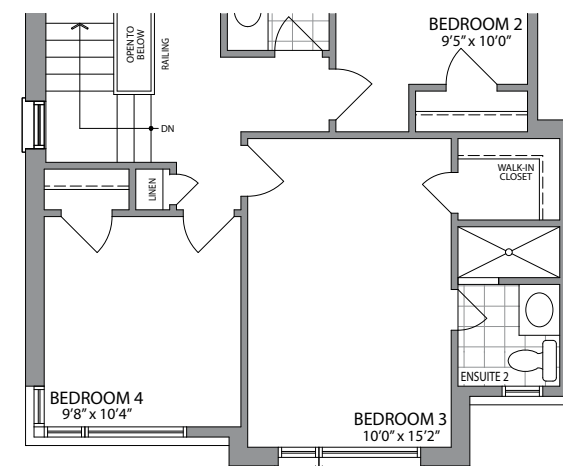

HEATHER

33.5'
SINGLES
ERIN GLEN
COMMUNITY

Artist Concept

Style **B** 2100 SQ. FT.

Artist Concept

Style **C** 2120 SQ. FT.

Artist Concept

Style **A** 2080 SQ. FT.

HEATHER

Style **A** 2080 SQ. FT. | Style **B** 2100 SQ. FT. | Style **C** 2120 SQ. FT.

33.5'
SINGLES
BRIN GLEN

GROUND FLOOR PLAN
STYLE 'A'

GROUND FLOOR PLAN
STYLE 'B'

GROUND FLOOR PLAN
STYLE 'C'

SECOND FLOOR PLAN
STYLE 'A'

SECOND FLOOR PLAN
STYLE 'B'

SECOND FLOOR PLAN
STYLE 'C'

BASEMENT
STYLE 'A, B & C'